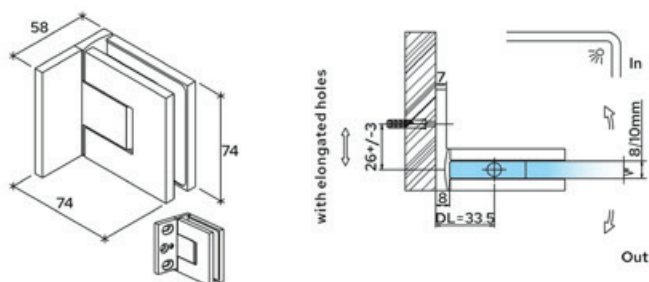

Maksimal belastning	8 og 10 mm Glas	
	Vægt	Dørbredde
Med 2 hængsler	50 kg	1.000 mm

Features

- High quality adjustable shower door hinge
- Exact zero position
- Modern square design
- Compact design
- Adjustable zero position
- Self closing from approximatly 25°
- High load capacity
- Cover plates
- Solid brass
- For 8 and 10 mm tempered safety glass
- Tested to DIN EN 14428:2019-07 over 100,000 cycles

Maximum loads	8 and 10 mm Glass	
	Weight	Door width
With 2 hinges	50 kg	1,000 mm

BEL344CH

BEL344MBL

BEL344BN

CRL Bellagio justerbart hængsel med dækplader, 90° glas-væg CRL Bellagio Adjustable Hinge with Cover Plates, 90° Glass-Wall