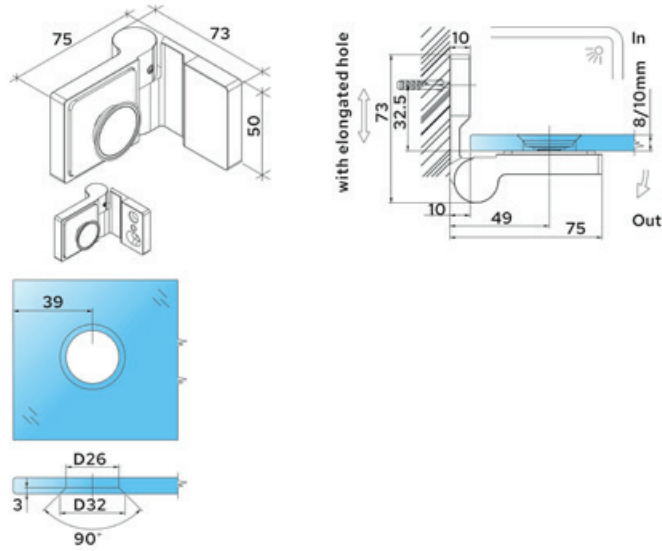

Maksimal belastning	8 og 10 mm glas	
	Vægt	Dørbredde
Med 2 hængsler	45 kg	900 mm

Features

- High quality hinge with rise and fall function
- Compact design
- High load capacity
- Flush mounting
- Cover plates for wall screws
- Self closing from 60°
- Adjustable with elongated holes
- Anti lift device
- Solid brass
- For 8 and 10 mm tempered safety glass
- Tested to DIN EN 14428:2019-07 over 100,000 cycles

Maximum Loads	8 and 10 mm Glass	
	Weight	Door Width
With 2 hinges	45 kg	900 mm

LUG044RCH

LUG044RMBL

LUG044RBN

CRL Lugano Offset hængsel, Flush Mount, Hæve / Sænke, med skjult Monteringskruer, 90° glasvæg

CRL Lugano Offset Hinge, Flush Mount, Rise and Fall, with Concealed Mounting Screws, 90° Glass-Wall