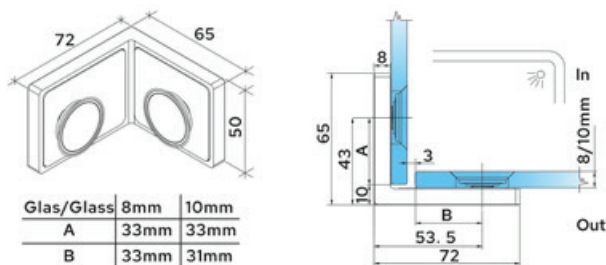

LU090CH

LU090MBL

LU090BN

CRL Lugano Flushmount klemmebeslag med dækplader, 90° glas-glas CRL Lugano Flush Mount Clamps with Cover Plates, 90° Glass-Glass

Glas/Glass	8mm	10mm
A	33mm	33mm
B	33mm	31mm

Kat. Nr.	Beskrivelse	Description	Farve	Finish
LU090CH	Clamp, 90° Glass-Glass	Clamp, 90° Glass-Glass	Krom	Chrome
LU090MBL	Clamp, 90° Glass-Glass	Clamp, 90° Glass-Glass	Mat Sort	Matte Black
LU090BN	Clamp, 90° Glass-Glass	Clamp, 90° Glass-Glass	Børstet Nikkel	Brushed Nickel

Adjustable shower door hinge with cover plates

This square cornered hinge has a minimalistic look due to the small gaps and cover plates, which are simple to fix and also to remove. The zero position of the Bellagio hinge is adjustable with a capacity of 50 kg and a maximum door width of 1 metre.