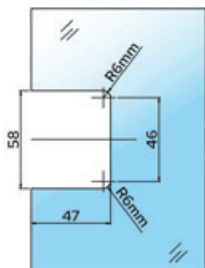

Maksimal belastning	8 og 10 mm Glas	
	Vægt	Dørbredde
Med 2 hængsler	50 kg	1.000 mm

Features

- High quality adjustable shower door hinge
- Exact zero position
- Modern square design
- Compact design
- Adjustable zero position
- Self closing from approximatly 25°
- High load capacity
- Cover plates
- Solid brass
- For 8 and 10 mm tempered safety glass
- Tested to DIN EN 14428:2019-07 over 100,000 cycles

Maximum loads	8 and 10 mm Glass	
	Weight	Door width
With 2 hinges	50 kg	1,000 mm

BEL344CH

BEL344MBL

BEL344BN

CRL Bellagio justerbart hængsel med dækplader, 90° glas-væg CRL Bellagio Adjustable Hinge with Cover Plates, 90° Glass-Wall