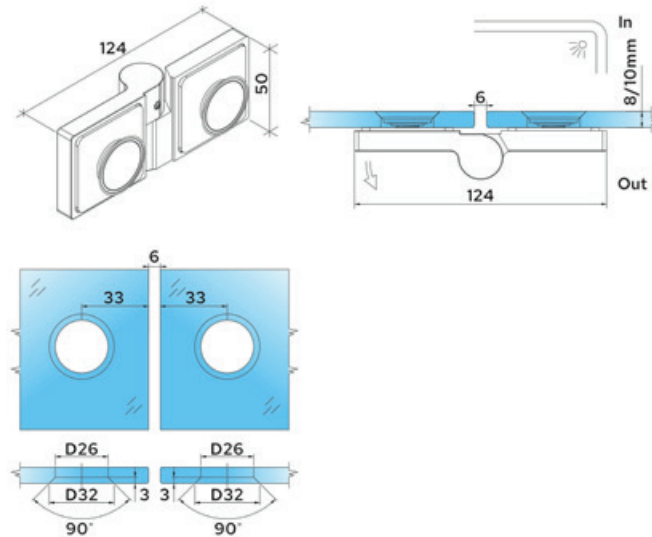

Maksimal belastning	8 og 10 mm glas	
	Vægt	Dørbredde
Med 2 hængsler	45 kg	900 mm

Features

- High quality hinge with rise and fall function
- Compact design
- High load capacity
- Flush mounting
- Cover plates for wall screws
- Self closing from 60°
- Adjustable with elongated holes
- Anti lift device
- Solid brass
- For 8 and 10 mm tempered safety glass
- Tested to DIN EN 14428:2019-07 over 100,000 cycles

LUG180RCH

LUG180RMBL

LUG180RBN

CRL Lugano Offset hængsel, Flush Mount, Hæve / Sænke, 180° glas-glas

CRL Lugano Offset Hinge, Flush Mount, Rise and Fall, 180° Glass-Glass

Kat. Nr.	Beskrivelse	Description	Farve	Finish
LUG180RCH	Offset hinge, 180° Glass-Glass, Right	Offset hinge, 180° Glass-Glass, Right	Krom	Chrome
LUG180RMBL	Offset hinge, 180° Glass-Glass, Right	Offset hinge, 180° Glass-Glass, Right	Mat Sort	Matte Black
LUG180RBN	Offset hinge, 180° Glass-Glass, Right	Offset hinge, 180° Glass-Glass, Right	Børstet Nikkel	Brushed Nickel
LUG180LCH	Offset hinge, 180° Glass-Glass, Left	Offset hinge, 180° Glass-Glass, Left	Krom	Chrome
LUG180LMBL	Offset hinge, 180° Glass-Glass, Left	Offset hinge, 180° Glass-Glass, Left	Mat Sort	Matte Black
LUG180LBN	Offset hinge, 180° Glass-Glass, Left	Offset hinge, 180° Glass-Glass, Left	Børstet Nikkel	Brushed Nickel

LUGANO Bruse Serien | LUGANO Shower Door Hardware

LU90SCH

LU90SMBL

LU90SBN

CRL Lugano Flush Mount klemmebeslag med dækplader 90°; glas-væg CRL Lugano Flush Mount Wall Clamps with Cover Plates, 90° Glass-Wall