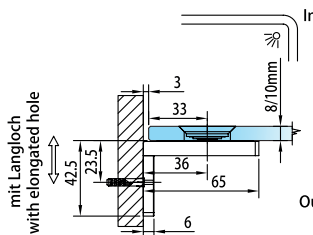

# Lugano Shower Hinges

- High Quality Hinge with rise and fall Function
- Flush Mounting
- Cover plates for Wall Screws
- Antilift device
- Adjustable with Elongated Holes
- Solid Brass
- Self closing from 60°
- Glass Thickness 8 - 10 mm
- 45 kg Maximum Door Weight
- 900 mm Maximum Door Width
- 2.500 mm Maximum Door Height using Hinges
- Tested to DIN EN 14428:2019-07 over 100.000 cycles
- 5 Year Guarantee

## CRL LUGANO Flush Mount Walls Clamps with Cover Plates, Inside, 90° Glass-Wall

LU90SCH

LU90SMBL

LU90SBN

Cat. No.	Description	Finish
LU90SCH	Glass-Wall, 90°	Chrome
LU90SMBL	Glass-Wall, 90°	Matte Black
LU90SBN	Glass-Wall, 90°	Brushed Nickel

## CRL LUGANO Flush Mount Walls Clamps with Cover Plates, Outside, 90° Glass-Wall

LU90SACH

LU90SAMBL

LU90SABN

Cat. No.	Description	Finish
LU90SACH	Glass-Wall, 90°	Chrome
LU90SAMBL	Glass-Wall, 90°	Matte Black
LU90SABN	Glass-Wall, 90°	Brushed Nickel

### CRL STYLE Shower Door Knob – Back to Back

- High Quality Square Door Knob
- Attractive design matches several hinge ranges
- Brass
- For 6 mm to 12 mm glass
- Measurements 32 x 32 x 32 mm
- Hole diameter 12 mm
- Single sided versions available (SDK300S)
- Version with rubber buffers available (SDK300B)