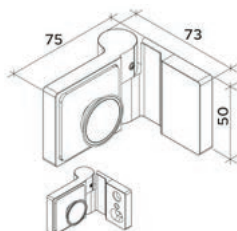

CRL LUGANO Offset Flush Mount Hinge with Cover Plates, Rise and Fall, 90° Glass-Wall

Cat. No.	Description	Finish
LUG044LCH	90° Glass-Wall, left	Chrome
LUG044LMBL	90° Glass-Wall, left	Matte Black
LUG044LBN	90° Glass-Wall, left	Brushed Nickel
LUG044RCH	90° Glass-Wall, right	Chrome
LUG044RMBL	90° Glass-Wall, right	Matte Black
LUG044LBN	90° Glass-Wall, right	Brushed Nickel