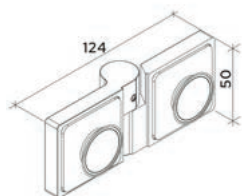

CRL LUGANO Offset Flush Mount Hinge, Rise and Fall, Glass-Glass

Cat. No.	Description	Finish
LUG180LCH	180° Glass-Wall, left	Chrome
LUG180LMBL	180° Glass-Wall, left	Matte Black
LUG180LBN	180° Glass-Wall, left	Brushed Nickel
LUG180RCH	180° Glass-Wall, right	Chrome
LUG180RMBL	180° Glass-Wall, right	Matte Black
LUG180RBN	180° Glass-Wall, right	Brushed Nickel