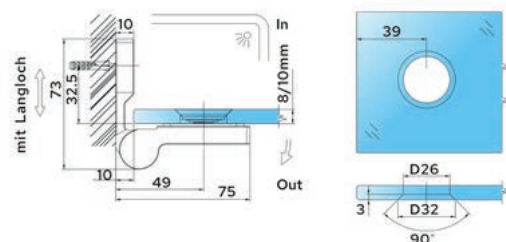

## CRL LUGANO Flush Mount Walls Clamps with Cover Plates, Outside, 90° Glass-Wall

LU90SACH

LU90SAMBL

LU90SABN

Cat. No.	Description	Finish
LU90SACH	Glass-Wall, 90°	Chrome
LU90SAMBL	Glass-Wall, 90°	Matte Black
LU90SABN	Glass-Wall, 90°	Brushed Nickel

### CRL LUGANO Flush Mount Clamps, 90° Glass-Glass

Cat. No.	Description	Finish
LU090CH	Glass-Glass, 90°	Chrome
LU090MBL	Glass-Glass, 90°	Matte Black
LU090BN	Glass-Glass, 90°	Brushed Nickel

### CRL LUGANO Offset Flush Mount Hinge, Rise and Fall, Glass-Glass

Cat. No.	Description	Finish
LUG180LCH	180° Glass-Wall, left	Chrome
LUG180LMBL	180° Glass-Wall, left	Matte Black
LUG180LBN	180° Glass-Wall, left	Brushed Nickel
LUG180RCH	180° Glass-Wall, right	Chrome
LUG180RMBL	180° Glass-Wall, right	Matte Black
LUG180RBN	180° Glass-Wall, right	Brushed Nickel

### CRL LUGANO Offset Flush Mount Hinge with Cover Plates, Rise and Fall, 90° Glass-Wall

Cat. No.	Description	Finish
LUG044LCH	90° Glass-Wall, left	Chrome
LUG044LMBL	90° Glass-Wall, left	Matte Black
LUG044LBN	90° Glass-Wall, left	Brushed Nickel
LUG044RCH	90° Glass-Wall, right	Chrome
LUG044RMBL	90° Glass-Wall, right	Matte Black
LUG044LBN	90° Glass-Wall, right	Brushed Nickel