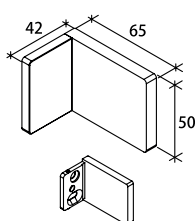

Cat. No.	Description	Finish
LU90SACH	Glass-Wall, 90°	Chrome
LU90SAMBL	Glass-Wall, 90°	Matte Black
LU90SABN	Glass-Wall, 90°	Brushed Nickel