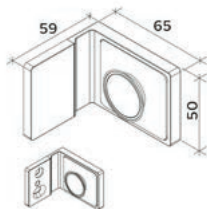

# Lugano Shower Hinges

- High Quality Hinge with rise and fall Function
- Flush Mounting
- Cover plates for Wall Screws
- Antilift device
- Adjustable with Elongated Holes
- Solid Brass
- Self closing from 60°
- Glass Thickness 8 - 10 mm
- 45 kg Maximum Door Weight
- 900 mm Maximum Door Width
- 2.500 mm Maximum Door Height using Hinges
- Tested to DIN EN 14428:2019-07 over 100.000 cycles
- 5 Year Guarantee

## CRL LUGANO Flush Mount Walls Clamps with Cover Plates, Inside, 90° Glass-Wall

LU90SCH

LU90SMBL

LU90SBN

Cat. No.	Description	Finish
LU90SCH	Glass-Wall, 90°	Chrome
LU90SMBL	Glass-Wall, 90°	Matte Black
LU90SBN	Glass-Wall, 90°	Brushed Nickel

## CRL LUGANO Flush Mount Walls Clamps with Cover Plates, Outside, 90° Glass-Wall

LU90SACH

LU90SAMBL

LU90SABN

Cat. No.	Description	Finish
LU90SACH	Glass-Wall, 90°	Chrome
LU90SAMBL	Glass-Wall, 90°	Matte Black
LU90SABN	Glass-Wall, 90°	Brushed Nickel