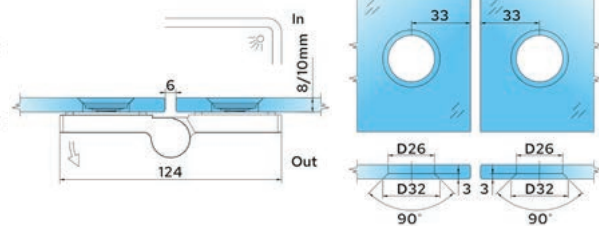

CRL LUGANO Offset Flush Mount Hinge, Rise and Fall, Glass-Glass

Cat. No.	Description	Finish
LUG180LCH	180° Glass-Wall, left	Chrome
LUG180LMBL	180° Glass-Wall, left	Matte Black
LUG180LBN	180° Glass-Wall, left	Brushed Nickel
LUG180RCH	180° Glass-Wall, right	Chrome
LUG180RMBL	180° Glass-Wall, right	Matte Black
LUG180RBN	180° Glass-Wall, right	Brushed Nickel