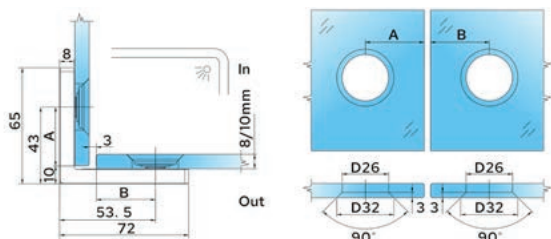

# Lugano Shower Hinges

- High Quality Hinge with rise and fall Function
- Flush Mounting
- Cover plates for Wall Screws
- Antilift device
- Adjustable with Elongated Holes
- Solid Brass
- Self closing from 60°
- Glass Thickness 8 - 10 mm
- 45 kg Maximum Door Weight
- 900 mm Maximum Door Width
- 2.500 mm Maximum Door Height using Hinges
- Tested to DIN EN 14428:2019-07 over 100.000 cycles
- 5 Year Guarantee

## CRL LUGANO Flush Mount Walls Clamps with Cover Plates, Inside, 90° Glass-Wall

LU90SCH

LU90SMBL

LU90SBN

Cat. No.	Description	Finish
LU90SCH	Glass-Wall, 90°	Chrome
LU90SMBL	Glass-Wall, 90°	Matte Black
LU90SBN	Glass-Wall, 90°	Brushed Nickel

## CRL LUGANO Flush Mount Walls Clamps with Cover Plates, Outside, 90° Glass-Wall

LU90SACH

LU90SAMBL

LU90SABN

Cat. No.	Description	Finish
LU90SACH	Glass-Wall, 90°	Chrome
LU90SAMBL	Glass-Wall, 90°	Matte Black
LU90SABN	Glass-Wall, 90°	Brushed Nickel

### CRL LUGANO Flush Mount Clamps, 90° Glass-Glass

Cat. No.	Description	Finish
LU090CH	Glass-Glass, 90°	Chrome
LU090MBL	Glass-Glass, 90°	Matte Black
LU090BN	Glass-Glass, 90°	Brushed Nickel