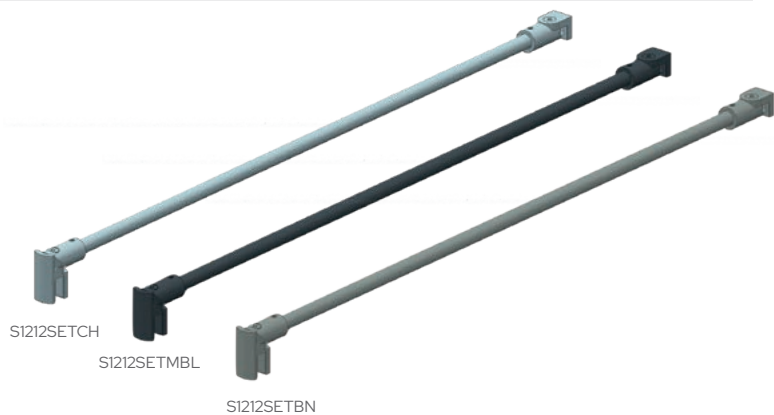

Cat. No.	Description	Finish
S1212SETH	ø12 mm round	Chrome
S1212SETMBL	ø12 mm round	Matte Black
S1212SETBN	ø12 mm round	Brushed Nickel

CRL Support Bar 12 x 12 mm Square, Complete Set, Glass to Wall

- Brass
- For 8-10 mm Glass
- Square Support bar 12 x 12 mm, 1.200 mm Length
- Set includes, Wall Bracket, Support bar and adjustable glass clamp