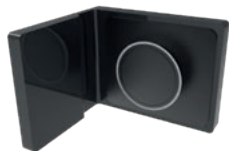

# Lugano Shower Hinges

- High Quality Hinge with rise and fall Function
- Flush Mounting
- Cover plates for Wall Screws
- Antilift device
- Adjustable with Elongated Holes
- Solid Brass
- Self closing from 60°
- Glass Thickness 8 - 10 mm
- 45 kg Maximum Door Weight
- 900 mm Maximum Door Width
- 2.500 mm Maximum Door Height using Hinges
- Tested to DIN EN 14428:2019-07 over 100.000 cycles
- 5 Year Guarantee

## CRL LUGANO Flush Mount Walls Clamps with Cover Plates, Inside, 90° Glass-Wall

LU90SCH

LU90SMBL

LU90SBN

Cat. No.	Description	Finish
LU90SCH	Glass-Wall, 90°	Chrome
LU90SMBL	Glass-Wall, 90°	Matte Black
LU90SBN	Glass-Wall, 90°	Brushed Nickel

## CRL LUGANO Flush Mount Walls Clamps with Cover Plates, Outside, 90° Glass-Wall

LU90SACH

LU90SAMBL

LU90SABN

Cat. No.	Description	Finish
LU90SACH	Glass-Wall, 90°	Chrome
LU90SAMBL	Glass-Wall, 90°	Matte Black
LU90SABN	Glass-Wall, 90°	Brushed Nickel