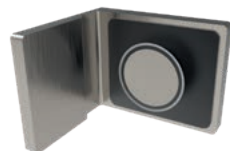

# Lugano Shower Hinges

- High Quality Hinge with rise and fall Function
- Flush Mounting
- Cover plates for Wall Screws
- Antilift device
- Adjustable with Elongated Holes
- Solid Brass
- Self closing from 60°
- Glass Thickness 8 - 10 mm
- 45 kg Maximum Door Weight
- 900 mm Maximum Door Width
- 2.500 mm Maximum Door Height using Hinges
- Tested to DIN EN 14428:2019-07 over 100.000 cycles
- 5 Year Guarantee

## CRL LUGANO Flush Mount Walls Clamps with Cover Plates, Inside, 90° Glass-Wall

LU90SCH

LU90SMBL

LU90SBN

Cat. No.	Description	Finish
LU90SCH	Glass-Wall, 90°	Chrome
LU90SMBL	Glass-Wall, 90°	Matte Black
LU90SBN	Glass-Wall, 90°	Brushed Nickel

## CRL LUGANO Flush Mount Walls Clamps with Cover Plates, Outside, 90° Glass-Wall

LU90SACH

LU90SAMBL

LU90SABN

Cat. No.	Description	Finish
LU90SACH	Glass-Wall, 90°	Chrome
LU90SAMBL	Glass-Wall, 90°	Matte Black
LU90SABN	Glass-Wall, 90°	Brushed Nickel

### CRL LUGANO Flush Mount Clamps, 90° Glass-Glass

Cat. No.	Description	Finish
LU090CH	Glass-Glass, 90°	Chrome
LU090MBL	Glass-Glass, 90°	Matte Black
LU090BN	Glass-Glass, 90°	Brushed Nickel