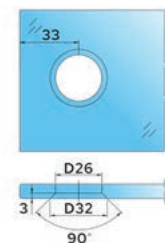

# Lugano Shower Hinges

- High Quality Hinge with rise and fall Function
- Flush Mounting
- Cover plates for Wall Screws
- Antilift device
- Adjustable with Elongated Holes
- Solid Brass
- Self closing from 60°
- Glass Thickness 8 - 10 mm
- 45 kg Maximum Door Weight
- 900 mm Maximum Door Width
- 2.500 mm Maximum Door Height using Hinges
- Tested to DIN EN 14428:2019-07 over 100.000 cycles
- 5 Year Guarantee

## CRL LUGANO Flush Mount Walls Clamps with Cover Plates, Inside, 90° Glass-Wall

LU90SCH

LU90SMBL

LU90SBN

Cat. No.	Description	Finish
LU90SCH	Glass-Wall, 90°	Chrome
LU90SMBL	Glass-Wall, 90°	Matte Black
LU90SBN	Glass-Wall, 90°	Brushed Nickel

### CRL STYLE Shower Door Knob – Back to Back

- High Quality Square Door Knob
- Attractive design matches several hinge ranges
- Brass
- For 6 mm to 12 mm glass
- Measurements 32 x 32 x 32 mm
- Hole diameter 12 mm
- Single sided versions available (SDK300S)
- Version with rubber buffers available (SDK300B)