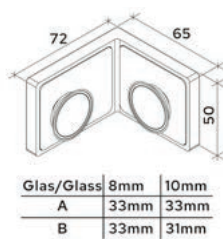

# Lugano Shower Hinges

- High Quality Hinge with rise and fall Function
- Flush Mounting
- Cover plates for Wall Screws
- Antilift device
- Adjustable with Elongated Holes
- Solid Brass
- Self closing from 60°
- Glass Thickness 8 - 10 mm
- 45 kg Maximum Door Weight
- 900 mm Maximum Door Width
- 2.500 mm Maximum Door Height using Hinges
- Tested to DIN EN 14428:2019-07 over 100.000 cycles
- 5 Year Guarantee

## CRL LUGANO Flush Mount Walls Clamps with Cover Plates, Outside, 90° Glass-Wall

LU90SACH

LU90SAMBL

LU90SABN

Cat. No.	Description	Finish
LU90SACH	Glass-Wall, 90°	Chrome
LU90SAMBL	Glass-Wall, 90°	Matte Black
LU90SABN	Glass-Wall, 90°	Brushed Nickel

### CRL LUGANO Flush Mount Clamps, 90° Glass-Glass

Cat. No.	Description	Finish
LU090CH	Glass-Glass, 90°	Chrome
LU090MBL	Glass-Glass, 90°	Matte Black
LU090BN	Glass-Glass, 90°	Brushed Nickel

### CRL STYLE Shower Door Knob – Back to Back

- High Quality Square Door Knob
- Attractive design matches several hinge ranges
- Brass
- For 6 mm to 12 mm glass
- Measurements 32 x 32 x 32 mm
- Hole diameter 12 mm
- Single sided versions available (SDK300S)
- Version with rubber buffers available (SDK300B)