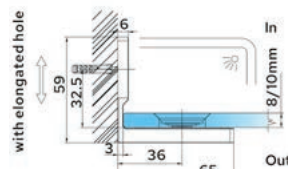

# Lugano Shower Hinges

- High Quality Hinge with rise and fall Function
- Flush Mounting
- Cover plates for Wall Screws
- Antilift device
- Adjustable with Elongated Holes
- Solid Brass
- Self closing from 60°
- Glass Thickness 8 - 10 mm
- 45 kg Maximum Door Weight
- 900 mm Maximum Door Width
- 2.500 mm Maximum Door Height using Hinges
- Tested to DIN EN 14428:2019-07 over 100.000 cycles
- 5 Year Guarantee

## CRL LUGANO Flush Mount Walls Clamps with Cover Plates, Inside, 90° Glass-Wall

LU90SCH

LU90SMBL

LU90SBN

Cat. No.	Description	Finish
LU90SCH	Glass-Wall, 90°	Chrome
LU90SMBL	Glass-Wall, 90°	Matte Black
LU90SBN	Glass-Wall, 90°	Brushed Nickel

## CRL LUGANO Flush Mount Walls Clamps with Cover Plates, Outside, 90° Glass-Wall

LU90SACH

LU90SAMBL

LU90SABN

Cat. No.	Description	Finish
LU90SACH	Glass-Wall, 90°	Chrome
LU90SAMBL	Glass-Wall, 90°	Matte Black
LU90SABN	Glass-Wall, 90°	Brushed Nickel