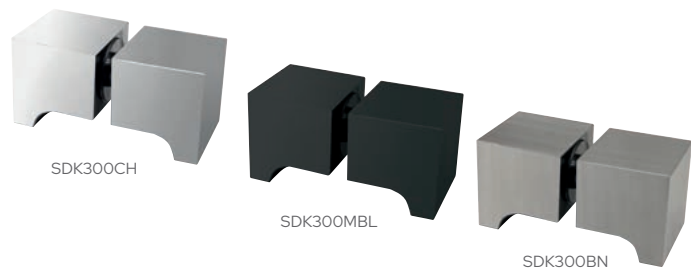

CRL STYLE Shower Door Knob – Back to Back

- High Quality Square Door Knob
- Attractive design matches several hinge ranges
- Brass
- For 6 mm to 12 mm glass
- Measurements 32 x 32 x 32 mm
- Hole diameter 12 mm
- Single sided versions available (SDK300S)
- Version with rubber buffers available (SDK300B)

Cat. No.	Finish
SDK300CH	Chrome
SDK300MBL	Matte Black
SDK300BN	Brushed Nickel

CRL Support bar ø 12 mm round, Complete Set, Glass - Wall

- Brass
- For 8-10 mm Glass
- Round Support Bar Ø 12 mm 1.200 mm Length
- Set includes Wall Bracket, Support Bar and adjustable Glass Clamp