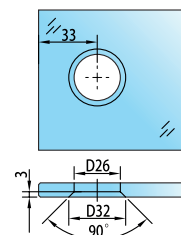

Cat. No.	Description	Finish
LU90SACH	Glass-Wall, 90°	Chrome
LU90SAMBL	Glass-Wall, 90°	Matte Black
LU90SABN	Glass-Wall, 90°	Brushed Nickel