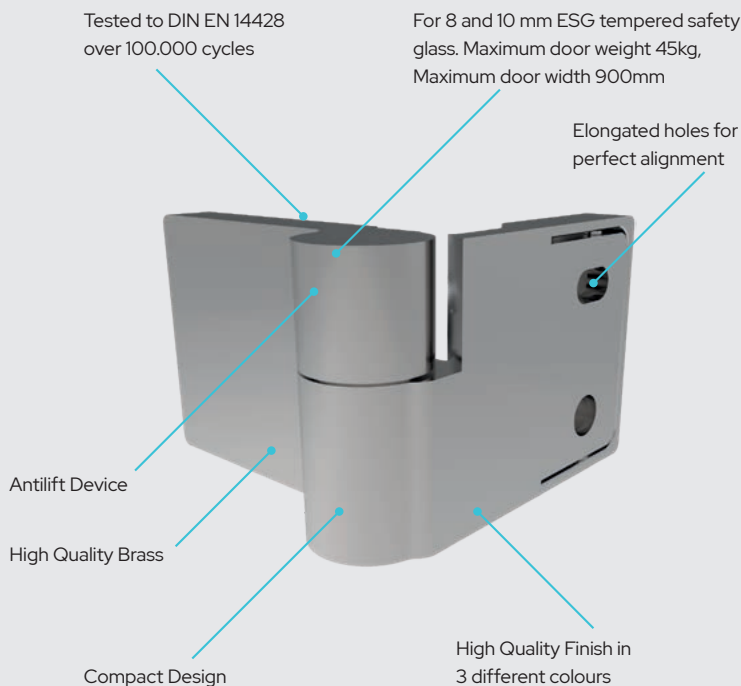

# Lugano Shower Hinges

- High Quality Hinge with rise and fall Function
- Flush Mounting
- Cover plates for Wall Screws
- Antilift device
- Adjustable with Elongated Holes
- Solid Brass
- Self closing from 60°
- Glass Thickness 8 - 10 mm
- 45 kg Maximum Door Weight
- 900 mm Maximum Door Width
- 2.500 mm Maximum Door Height using Hinges
- Tested to DIN EN 14428:2019-07 over 100.000 cycles
- 5 Year Guarantee

## CRL LUGANO Flush Mount Walls Clamps with Cover Plates, Inside, 90° Glass-Wall

LU90SCH

LU90SMBL

LU90SBN

Cat. No.	Description	Finish
LU90SCH	Glass-Wall, 90°	Chrome
LU90SMBL	Glass-Wall, 90°	Matte Black
LU90SBN	Glass-Wall, 90°	Brushed Nickel