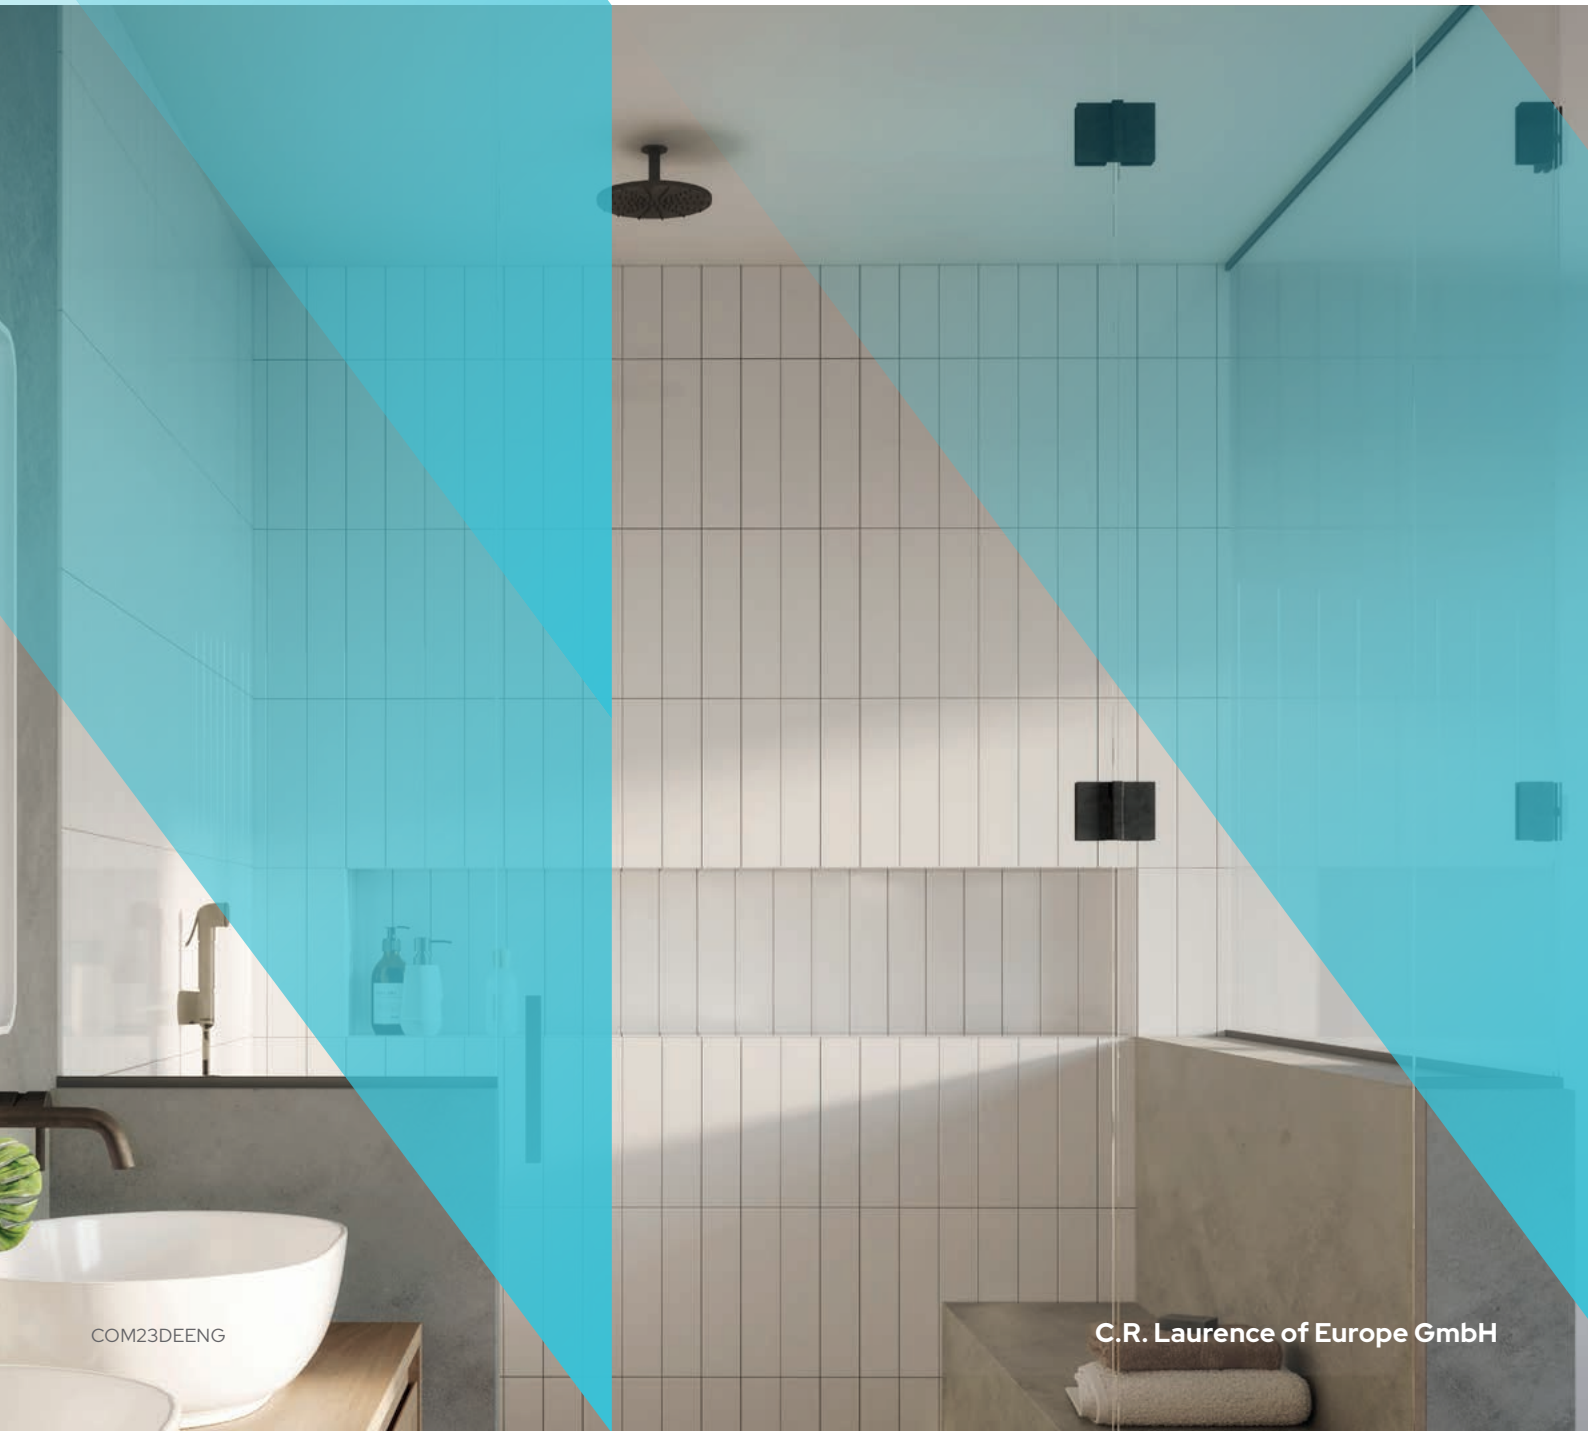

CRL Como

COM23DEENG

C.R. Laurence of Europe GmbH

Como Shower Door Hinges

- High quality hinge
- Modern angular design
- Compact design
- Coverplates
- Solid brass
- For 8 and 10 mm tempered safety glass
- 1,000 mm maximum door width
- 50 kg maximum door weight
- 2,500 mm maximum door height using 2 hinges
- Tested to DIN EN 14428:2019-07 over 100,000 cycles
- 5 year guarantee

CRL COMO Hinge with Cover Plates, 90° Glass to Wall

Cat. No.	Description	Finish
COM044CH	90° Glass to Wall	Chrome
COM044MBL	90° Glass to Wall	Matte Black
COM044BN	90° Glass to Wall	Brushed Nickel

CRL COMO Hinge with Cover Plates, 180° Glass to Glass