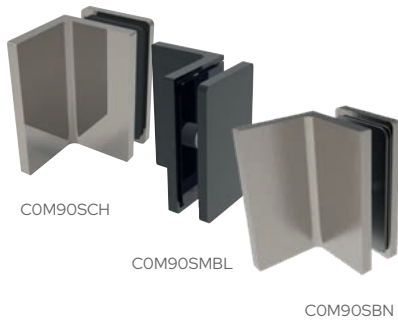

CRL COMO Hinge with Cover Plates, 90° Glass to Wall

Cat. No.	Description	Finish
COM90SCH	90° Glass to Wall	Chrome
COM90SMBL	90° Glass to Wall	Matte Black
COM90SBN	90° Glass to Wall	Brushed Nickel