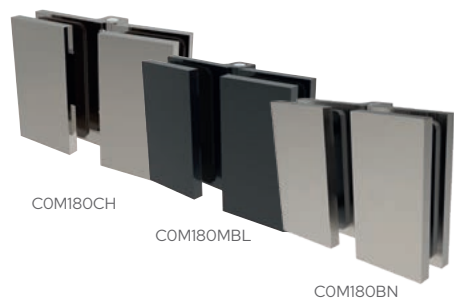

CRL Como

COM23DEENG

C.R. Laurence of Europe GmbH

Como Shower Door Hinges

- High quality hinge
- Modern angular design
- Compact design
- Coverplates
- Solid brass
- For 8 and 10 mm tempered safety glass
- 1,000 mm maximum door width
- 50 kg maximum door weight
- 2,500 mm maximum door height using 2 hinges
- Tested to DIN EN 14428:2019-07 over 100,000 cycles
- 5 year guarantee

CRL COMO Hinge with Cover Plates, 90° Glass to Wall

Cat. No.	Description	Finish
COM044CH	90° Glass to Wall	Chrome
COM044MBL	90° Glass to Wall	Matte Black
COM044BN	90° Glass to Wall	Brushed Nickel

CRL COMO Hinge with Cover Plates, 180° Glass to Glass

Cat. No.	Description	Finish
COM180CH	180° Glass to Glass	Chrome
COM180MBL	180° Glass to Glass	Matte Black
COM180BN	180° Glass to Glass	Brushed Nickel

CRL COMO Hinge with Cover Plates, 135° Glass to Glass

Cat. No.	Description	Finish
COM045CH	135° Glass to Glass	Chrome
COM045MBL	135° Glass to Glass	Matte Black
COM045BN	135° Glass to Glass	Brushed Nickel

CRL COMO Hinge with Cover Plates, 90° Glass to Wall Inward Opening