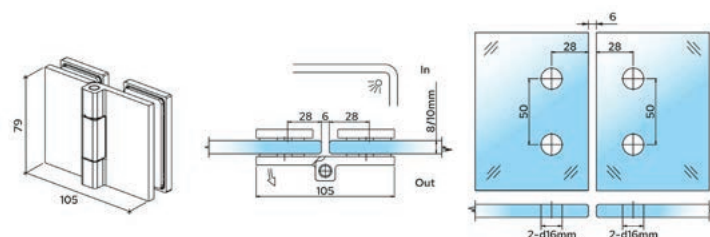

CRL Como

COM23DEENG

C.R. Laurence of Europe GmbH

Como Shower Door Hinges

- High quality hinge
- Modern angular design
- Compact design
- Coverplates
- Solid brass
- For 8 and 10 mm tempered safety glass
- 1,000 mm maximum door width
- 50 kg maximum door weight
- 2,500 mm maximum door height using 2 hinges
- Tested to DIN EN 14428:2019-07 over 100,000 cycles
- 5 year guarantee

CRL COMO Hinge with Cover Plates, 90° Glass to Wall

Cat. No.	Description	Finish
COM044CH	90° Glass to Wall	Chrome
COM044MBL	90° Glass to Wall	Matte Black
COM044BN	90° Glass to Wall	Brushed Nickel

CRL COMO Hinge with Cover Plates, 180° Glass to Glass

Cat. No.	Description	Finish
COM180CH	180° Glass to Glass	Chrome
COM180MBL	180° Glass to Glass	Matte Black
COM180BN	180° Glass to Glass	Brushed Nickel

CRL COMO Hinge with Cover Plates, 135° Glass to Glass