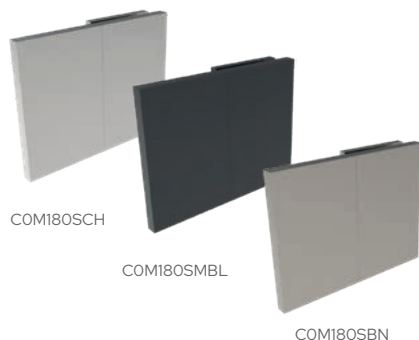

CRL COMO Clamp with Cover Plates, 180° Glass to Wall

Cat. No.	Description	Finish
COM180SCH	180° Glass to Wall	Chrome
COM180MBL	180° Glass to Wall	Matte Black
COM180SBN	180° Glass to Wall	Brushed Nickel

Sample Case Bellagio, Como, Lugano

- BELLAGIO, COMO, LUGANO Sample Case and Accessories
- Black case in a smart design
- Foam insert with bespoke cut outs for the hinges
- Ideal for customer presentation

Includes: 1x LUG044RCH, 1x LUG180RMBL, 1x LU90SCH, 1x BEL344CH, 1x BEL380MBL, 1x BEL90SCH, 1x COM044CH, 1x COM180MBL, 1x COM90SCH, 1x SDK300MBL, 1x SDK400CH, 1x S1212SETCH