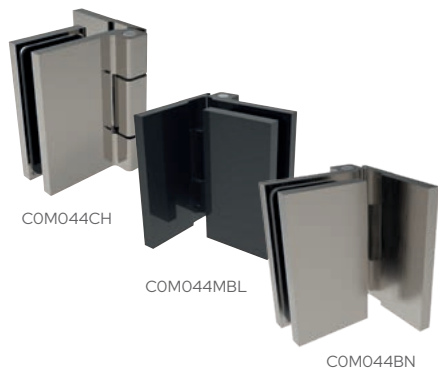

CRL Como

COM23DEENG

C.R. Laurence of Europe GmbH

Como Shower Door Hinges

- High quality hinge
- Modern angular design
- Compact design
- Coverplates
- Solid brass
- For 8 and 10 mm tempered safety glass
- 1,000 mm maximum door width
- 50 kg maximum door weight
- 2,500 mm maximum door height using 2 hinges
- Tested to DIN EN 14428:2019-07 over 100,000 cycles
- 5 year guarantee

CRL COMO Hinge with Cover Plates, 90° Glass to Wall

Cat. No.	Description	Finish
COM044CH	90° Glass to Wall	Chrome
COM044MBL	90° Glass to Wall	Matte Black
COM044BN	90° Glass to Wall	Brushed Nickel

CRL COMO Hinge with Cover Plates, 180° Glass to Glass

Cat. No.	Description	Finish
COM180CH	180° Glass to Glass	Chrome
COM180MBL	180° Glass to Glass	Matte Black
COM180BN	180° Glass to Glass	Brushed Nickel

CRL COMO Hinge with Cover Plates, 135° Glass to Glass

Cat. No.	Description	Finish
COM045CH	135° Glass to Glass	Chrome
COM045MBL	135° Glass to Glass	Matte Black
COM045BN	135° Glass to Glass	Brushed Nickel

CRL COMO Hinge with Cover Plates, 90° Glass to Wall Inward Opening