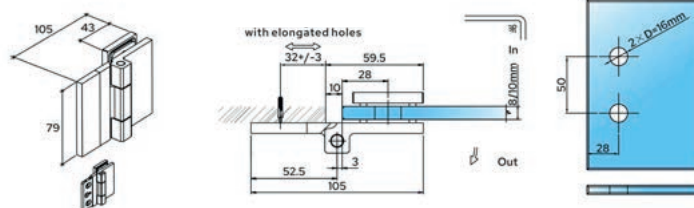

CRL COMO Hinge with Cover Plates, 180° Glass to Wall

Cat. No.	Description	Finish
COM054CH	180° Glass to Wall	Chrome
COM054MBL	180° Glass to Wall	Matte Black
COM054BN	180° Glass to Wall	Brushed Nickel