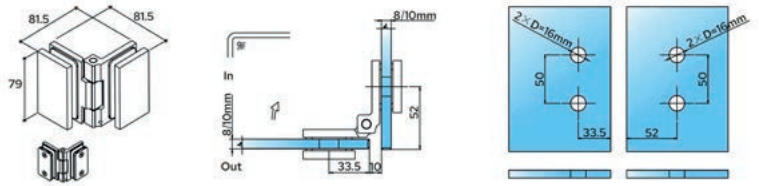

CRL COMO Hinge with Cover Plates, 90° Glass to Wall Inward Opening

Cat. No.	Description	Finish
COM092CH	90° Glass to Glass, Inward Opening	Chrome
COM092MBL	90° Glass to Glass, Inward Opening	Matte Black
COM092BN	90° Glass to Glass, Inward Opening	Brushed Nickel