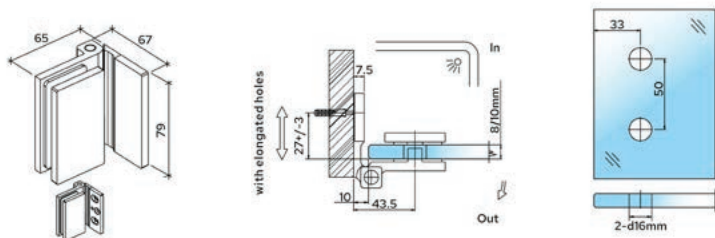

CRL Como

COM23DEENG

C.R. Laurence of Europe GmbH

Como Shower Door Hinges

- High quality hinge
- Modern angular design
- Compact design
- Coverplates
- Solid brass
- For 8 and 10 mm tempered safety glass
- 1,000 mm maximum door width
- 50 kg maximum door weight
- 2,500 mm maximum door height using 2 hinges
- Tested to DIN EN 14428:2019-07 over 100,000 cycles
- 5 year guarantee

CRL COMO Hinge with Cover Plates, 90° Glass to Wall

Cat. No.	Description	Finish
COM044CH	90° Glass to Wall	Chrome
COM044MBL	90° Glass to Wall	Matte Black
COM044BN	90° Glass to Wall	Brushed Nickel

CRL COMO Hinge with Cover Plates, 180° Glass to Glass