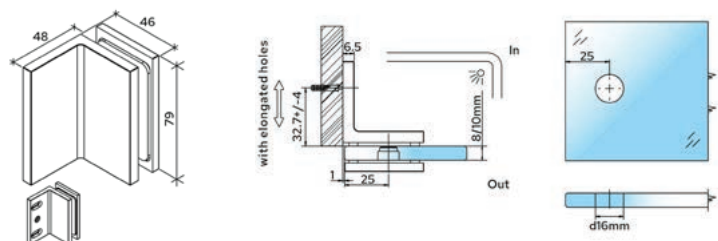

CRL COMO Hinge with Cover Plates, 90° Glass to Wall

Cat. No.	Description	Finish
COM90SCH	90° Glass to Wall	Chrome
COM90SMBL	90° Glass to Wall	Matte Black
COM90SBN	90° Glass to Wall	Brushed Nickel