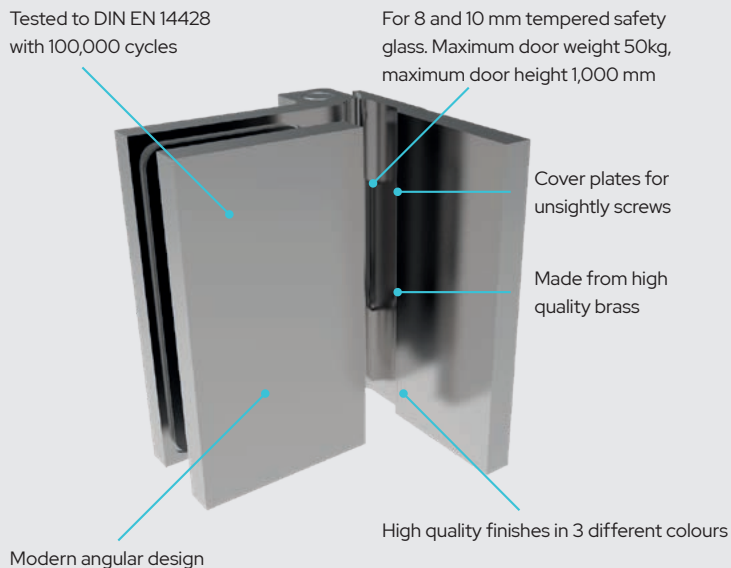

CRL Como

COM23DEENG

C.R. Laurence of Europe GmbH

Como Shower Door Hinges

- High quality hinge
- Modern angular design
- Compact design
- Coverplates
- Solid brass
- For 8 and 10 mm tempered safety glass
- 1,000 mm maximum door width
- 50 kg maximum door weight
- 2,500 mm maximum door height using 2 hinges
- Tested to DIN EN 14428:2019-07 over 100,000 cycles
- 5 year guarantee

CRL COMO Hinge with Cover Plates, 90° Glass to Wall

Cat. No.	Description	Finish
COM044CH	90° Glass to Wall	Chrome
COM044MBL	90° Glass to Wall	Matte Black
COM044BN	90° Glass to Wall	Brushed Nickel

CRL COMO Hinge with Cover Plates, 180° Glass to Glass