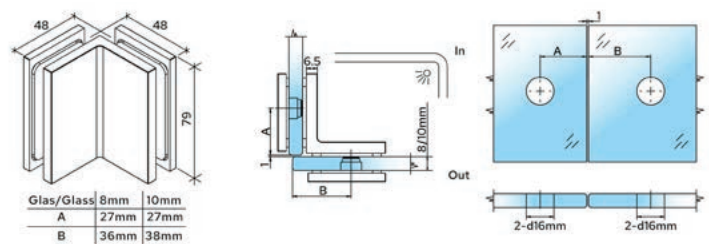

CRL COMO Hinge with Cover Plates, 90° Glass to Glass

Cat. No.	Description	Finish
COM090CH	90° Glass to Glass	Chrome
COM090MBL	90° Glass to Glass	Matte Black
COM090BN	90° Glass to Glass	Brushed Nickel