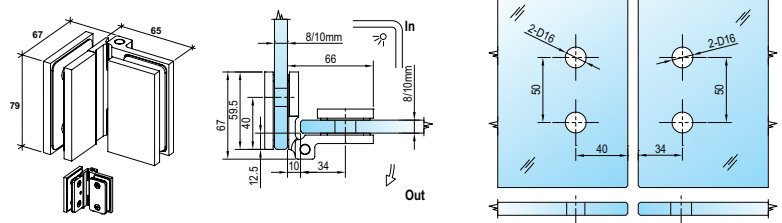

CRL COMO Hinge with Cover Plates, 90° Glass to Glass, Outward Opening

Cat. No.	Description	Finish
COM092ACH	90° Glass to Glass, Outward Opening	Chrome
COM092AMBL	90° Glass to Glass, Outward Opening	Matte Black
COM092ABN	90° Glass to Glass, Outward Opening	Brushed Nickel