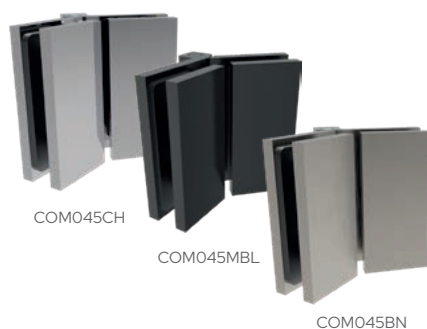

CRL Como

COM23DEENG

C.R. Laurence of Europe GmbH

Como Shower Door Hinges

- High quality hinge
- Modern angular design
- Compact design
- Coverplates
- Solid brass
- For 8 and 10 mm tempered safety glass
- 1,000 mm maximum door width
- 50 kg maximum door weight
- 2,500 mm maximum door height using 2 hinges
- Tested to DIN EN 14428:2019-07 over 100,000 cycles
- 5 year guarantee

CRL COMO Hinge with Cover Plates, 90° Glass to Wall

Cat. No.	Description	Finish
COM044CH	90° Glass to Wall	Chrome
COM044MBL	90° Glass to Wall	Matte Black
COM044BN	90° Glass to Wall	Brushed Nickel

CRL COMO Hinge with Cover Plates, 180° Glass to Glass

Cat. No.	Description	Finish
COM180CH	180° Glass to Glass	Chrome
COM180MBL	180° Glass to Glass	Matte Black
COM180BN	180° Glass to Glass	Brushed Nickel

CRL COMO Hinge with Cover Plates, 135° Glass to Glass

Cat. No.	Description	Finish
COM045CH	135° Glass to Glass	Chrome
COM045MBL	135° Glass to Glass	Matte Black
COM045BN	135° Glass to Glass	Brushed Nickel

CRL COMO Hinge with Cover Plates, 90° Glass to Wall Inward Opening