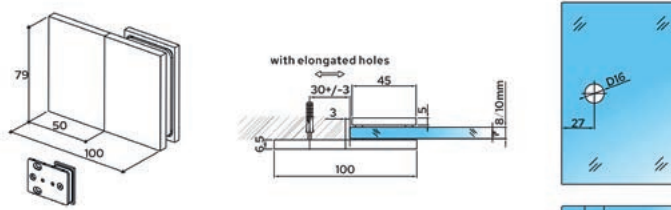

CRL COMO Clamp with Cover Plates, 180° Glass to Wall

Cat. No.	Description	Finish
COM180SCH	180° Glass to Wall	Chrome
COM180MBL	180° Glass to Wall	Matte Black
COM180SBN	180° Glass to Wall	Brushed Nickel

Sample Case Bellagio, Como, Lugano

- BELLAGIO, COMO, LUGANO Sample Case and Accessories
- Black case in a smart design
- Foam insert with bespoke cut outs for the hinges
- Ideal for customer presentation

Includes: 1x LUG044RCH, 1x LUG180RMBL, 1x LU90SCH, 1x BEL344CH, 1x BEL380MBL, 1x BEL90SCH, 1x COM044CH, 1x COM180MBL, 1x COM90SCH, 1x SDK300MBL, 1x SDK400CH, 1x S1212SETCH