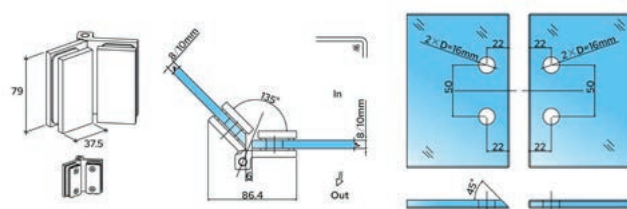

CRL Como

COM23DEENG

C.R. Laurence of Europe GmbH

Como Shower Door Hinges

- High quality hinge
- Modern angular design
- Compact design
- Coverplates
- Solid brass
- For 8 and 10 mm tempered safety glass
- 1,000 mm maximum door width
- 50 kg maximum door weight
- 2,500 mm maximum door height using 2 hinges
- Tested to DIN EN 14428:2019-07 over 100,000 cycles
- 5 year guarantee

CRL COMO Hinge with Cover Plates, 90° Glass to Wall

Cat. No.	Description	Finish
COM044CH	90° Glass to Wall	Chrome
COM044MBL	90° Glass to Wall	Matte Black
COM044BN	90° Glass to Wall	Brushed Nickel

CRL COMO Hinge with Cover Plates, 180° Glass to Glass

Cat. No.	Description	Finish
COM180CH	180° Glass to Glass	Chrome
COM180MBL	180° Glass to Glass	Matte Black
COM180BN	180° Glass to Glass	Brushed Nickel

CRL COMO Hinge with Cover Plates, 135° Glass to Glass